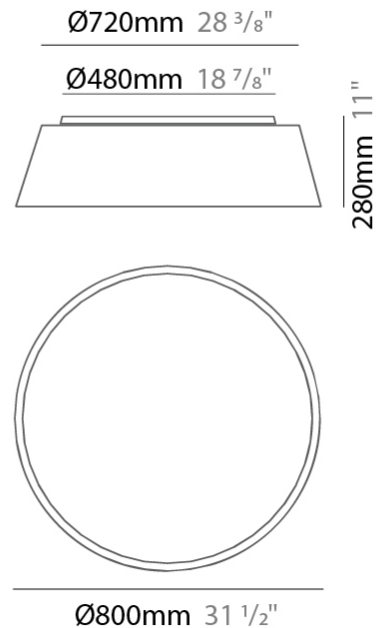

PROJECT _____
TYPE _____
SPECIFIER _____
QUANTITY _____
DATE _____

DRUM SURFACE

D112015- _____ - _____
base number   Color   Finish
                         Temperature   Options

1. To build a product code in our configurator select the specify button on the base model # product page
2. To build a manual product code on this datasheet choose from the options listed below in blue font and add the suffix to the base model #

GENERAL

Series: Drum
Brand: Ole
Division: Design
Mounting Type: Surface
Mounting Location: Ceiling
Subcategory: Ambient

PHYSICAL

Shape: Drum
Diameter (mm): 800
Diameter (in): 31 1/2"
Height (mm): 280
Height (in): 11
Light Distribution: Direct
Weight (kg): 4.6
Weight (lbs): 10.1
Diffuser: PMMA - Opal
Fixture Finish: [BEI / BLK / BLU / COG / DGN / GRY / MRN / MOC / MUS / OLV / SIL / STN / TER / WHI](#)
Fixture Material: Metal / Elastic Fabric
Upon Request: Other fabric cord colors available upon request (see downloadable finish chart)

ELECTRICAL

Lamp Type: LED
Input Wattage (W): 25
Dimming: Non-Dimmable / 0-10V Dimming
Driver Included: Yes
Driver Location: Integrated
Driver Type: Constant Current - Universal
Driver Class: Class 2
Input Voltage (V): 120 - 277

LED

Color Temperature (°K): [3000 / 4000](#)
Max. Delivered Lumen (lm): 2400 / 2510
CRI: >80 CRI
Lamp Life (hrs): 50000

OPTICAL

RATINGS AND CERTIFICATIONS

Certified By: Certified for North American Standards
IP rating: IP20